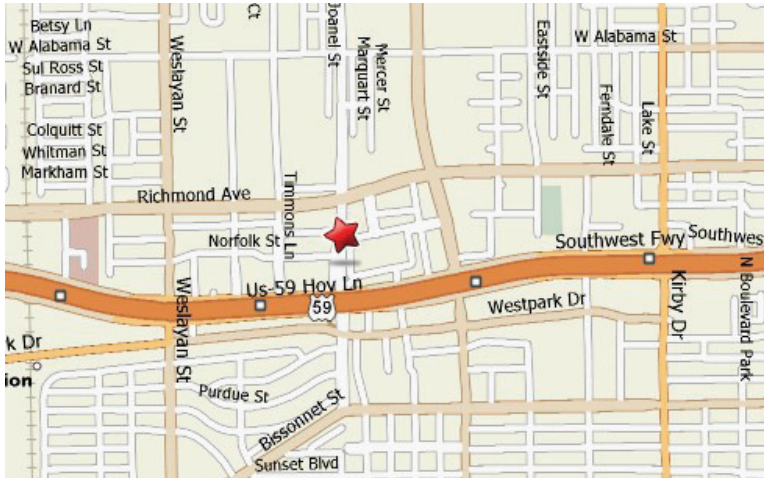

# Directions

### General Directions

The Houston City Club is centrally located inside the loop within Houston's Greenway Plaza. We're one block north of TX59 and one block south of Richmond Avenue between Timmons and Edloe.

### From the West

Travel east on I-10 and take I-610 South. Exit Richmond and follow it two miles to Timmons. Turn right onto Timmons and follow the signs to City Club Drive.

### From the East

Travel west on I-10 and take I-610 South. Exit Richmond and follow it two miles to Timmons. Turn right onto Timmons and follow the signs to City Club Drive.